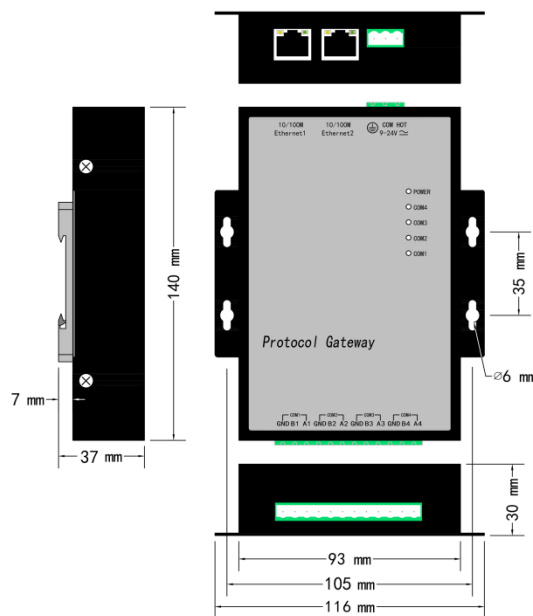

-Friendly software configuration tool , complete 1024 points in 20m;

-new Protocol can be completed in 2 weeks;

Hardware Parameter :

CPU : 400MHz	POWER : AC/DC 24V
Memory : 64M High performance memory	Size(L×W×H) : 160*116*37mm
System : WINCE	Weight : 500g
Watts : 5W	Material : carbon steel
Flash : 256M	Setup : Guide Way 、 Wall-hanging
Interface : 2Ethernets 4Serial Ports(4 RS485)	Temperature : -30 ~ 75°C(working) -40 ~ 85°C(storage and transportation)
Network: 2 High-performance 100M/10M adaptive Industrial Network Card, support AUTO MDI/MDIX	Humidity: 20% ~ 90%, no condensation (work), 15% ~ 95%, no condensation (storage and transportation)

SMS2004-ARM

Application Principle Diagram

Product Size

SMS2004-ARM (Guide Way & Wall-Hanging)

SMS2004-ARM

X2SMS-GPRS

Mail2SMS

SNMP1002-ARM