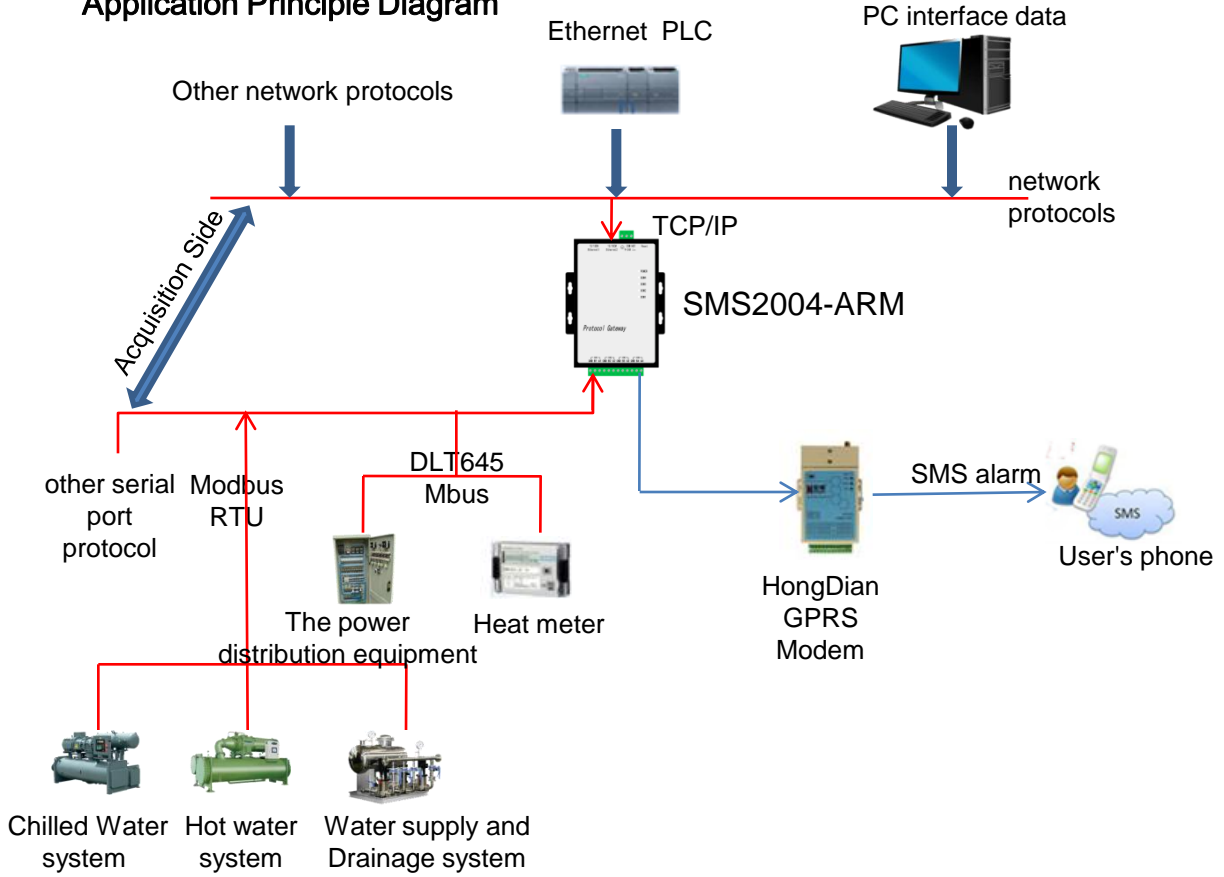

GPRS Modem must support GSM mode only (SIM card of china mobile、 china unicom、 no china telecom), and must be hongdian's cellular serial modem.

Application :

The device need to connect SMS2004-ARM hardware gateway. Alam condition must be set with SMS2004-ARM. When the device reaches the preset alarm point , it triggers the SMS2004-ARM to send the alarm information to GPRS Modem , finally GPRS Modem send SMS information to user's mobilephone.

-Green software and Free Installation;

-close to 200 protocols;

-browser, set up and moniter by WEB;

-Line convert、 fetch bit 、 Highbyte & Lobyte convert;

-Internal variable can check device online & offline status;

-Friendly software configuration tool , complete 1024 points in 20m;

-new Protocol can be completed in 2 weeks;

Hardware Parameter :

CPU : 400MHz	POWER : AC/DC 24V
Memory : 64M High performance memory	Size(L×W×H) : 160*116*37mm
System : WINCE	Weight : 500g
Watts : 5W	Material : carbon steel
Flash : 256M	Setup : Guide Way 、 Wall-hanging
Interface : 2Ethernets 4Serial Ports(4 RS485)	Temperature : -30 ~ 75°C(working) -40 ~ 85°C(storage and transportation)
Network: 2 High-performance 100M/10M adaptive Industrial Network Card, support AUTO MDI/MDIX	Humidity: 20% ~ 90%, no condensation (work), 15% ~ 95%, no condensation (storage and transportation)

SMS2004-ARM

Application Principle Diagram

Product Size

SMS2004-ARM (Guide Way & Wall-Hanging)

SMS2004-ARM

X2SMS-GPRS

Mail2SMS

SNMP1002-ARM