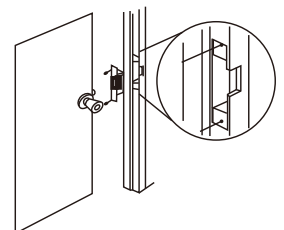

ANSI Standard Heavy Duty Electric Strike

Size: 123Lx43Wx42H(mm)

Voltage: 12V DC(24V need order)

Current: 320mA

Signal output: Lock signal NO/NC/COM (YS-136NO/NC-S)

Suitable for: Wooden Door, Metal Door.

Face plate: Stainless steel.

Weight: 0.34kg

European Standard Heavy Duty Electric Strike

Size: 174Lx44Wx27H(mm)

Voltage: 12V DC(24V need order)

Current: 12V/220mA; 24V/110mA

Suitable for: Wooden door, metal door.

Face plate: 304 stainless steel

Panel selection: Stainless steel, high strength aluminum alloy

Signal output: Lock signal & door signal(NO/NC/COM)

Weight: 0.5kg

ANSI Standard Heavy Duty Electric Strike

Size: 124Lx43.7Wx35H(mm)

Voltage: 12V DC(24V need order)

Current: 220mA

Feature: Fail safe / fail secure adjustable

Suitable for: Wooden door; metal door

Face plate: Stainless steel.

Weight: 0.38kg

ANSI Standard Heavy Duty Electric Strike W/Signal

Size: 124Lx43.7Wx35H(mm)