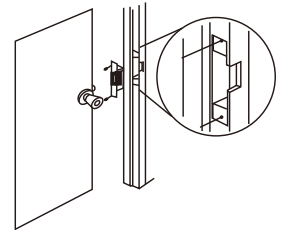

ELECTRIC STRIKE SERIES

European Type Electric Strike

Size: 110Lx24Wx28.85H(mm) (YS-134)
120Lx24Wx31H(mm) (YS-134B)
250Lx25Wx28.85H(mm) (YS-134LK)
250Lx24Wx31H(mm) (YS-134BLK)

Voltage: DC 12V
Current: 280mA
Suitable for: Narrow frame wooden door/metal door
Weight: 0.28kg/0.35kg

European Type Adjustable Electric Strike

Size: 110Lx24Wx28.85H(mm) (YS-134E)
120Lx24Wx31H(mm) (YS-134BE)
250Lx25Wx28.85H(mm) (YS-134ELK)
250Lx24Wx31H(mm) (YS-134BELK)

Voltage: DC12V
Current: 280mA
Suitable for: Narrow frame wooden door/metal door
Special design: Adjust Lock-tongue to NO style
Weight: 0.28kg/0.35kg

European Type Adjustable Electric Strike with Single

Size: 110Lx24Wx28.85H(mm) (YS-134-S)
120Lx24Wx31H(mm) (YS-134B-S)
250Lx25Wx28.85H(mm) (YS-134LK-S)
250Lx24Wx31H(mm) (YS-134BLK-S)

Voltage: DC12V
Current: 280mA
Signal output: Door signal NO/NC/COM
Suitable for: Narrow frame wooden door/metal door
Special design: Adjust Lock-tongue to NO style
Weight: 0.28kg/0.35kg

ANSI Standard Heavy Duty Electric Strike

Size: 123Lx43Wx42H(mm)

Voltage: 12V DC(24V need order)

Current: 320mA

Signal output: Lock signal NO/NC/COM (YS-136NO/NC-S)

Suitable for: Wooden Door, Metal Door.

Face plate: Stainless steel.