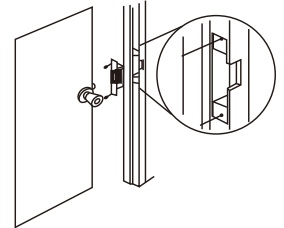

ELECTRIC STRIKE SERIES

European Type Electric Strike

Size: 110Lx24Wx28.85H(mm) (YS-134)
120Lx24Wx31H(mm) (YS-134B)
250Lx25Wx28.85H(mm) (YS-134LK)
250Lx24Wx31H(mm) (YS-134BLK)

Voltage: DC 12V
Current: 280mA
Suitable for: Narrow frame wooden door/metal door
Weight: 0.28kg/0.35kg

European Type Adjustable Electric Strike

Size: 110Lx24Wx28.85H(mm) (YS-134E)
120Lx24Wx31H(mm) (YS-134BE)
250Lx25Wx28.85H(mm) (YS-134ELK)
250Lx24Wx31H(mm) (YS-134BELK)

Voltage: DC12V
Current: 280mA
Suitable for: Narrow frame wooden door/metal door
Special design: Adjust Lock-tongue to NO style
Weight: 0.28kg/0.35kg

European Type Adjustable Electric Strike with Single

Size: 110Lx24Wx28.85H(mm) (YS-134-S)
120Lx24Wx31H(mm) (YS-134B-S)
250Lx25Wx28.85H(mm) (YS-134LK-S)
250Lx24Wx31H(mm) (YS-134BLK-S)

Voltage: DC12V
Current: 280mA
Signal output: Door signal NO/NC/COM
Suitable for: Narrow frame wooden door/metal door
Special design: Adjust Lock-tongue to NO style
Weight: 0.28kg/0.35kg

ANSI Standard Heavy Duty Electric Strike

Size: 123Lx43Wx42H(mm)

Voltage: 12V DC(24V need order)

Current: 320mA

Signal output: Lock signal NO/NC/COM (YS-136NO/NC-S)

Suitable for: Wooden Door, Metal Door.

Face plate: Stainless steel.