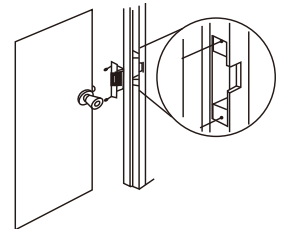

European Type Adjustable Electric Strike with Single

Size: 110Lx24Wx28.85H(mm) (YS-134-S)
120Lx24Wx31H(mm) (YS-134B-S)
250Lx25Wx28.85H(mm) (YS-134LK-S)
250Lx24Wx31H(mm) (YS-134BLK-S)

Voltage: DC12V
Current: 280mA
Signal output: Door signal NO/NC/COM
Suitable for: Narrow frame wooden door/metal door
Special design: Adjust Lock-tongue to NO style
Weight: 0.28kg/0.35kg

ANSI Standard Heavy Duty Electric Strike

Size: 123Lx43Wx42H(mm)

Voltage: 12V DC(24V need order)

Current: 320mA

Signal output: Lock signal NO/NC/COM (YS-136NO/NC-S)

Suitable for: Wooden Door, Metal Door.

Face plate: Stainless steel.

Weight: 0.34kg

European Standard Heavy Duty Electric Strike

Size: 174Lx44Wx27H(mm)

Voltage: 12V DC(24V need order)

Current: 12V/220mA; 24V/110mA

Suitable for: Wooden door, metal door.

Face plate: 304 stainless steel

Panel selection: Stainless steel, high strength aluminum alloy

Signal output: Lock signal & door signal(NO/NC/COM)

Weight: 0.5kg

ANSI Standard Heavy Duty Electric Strike

Size: 124Lx43.7Wx35H(mm)

Voltage: 12V DC(24V need order)