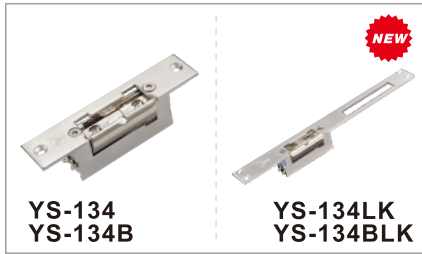

ELECTRIC STRIKE SERIES

European Type Electric Strike

Size: 110Lx24Wx28.85H(mm) (YS-134)
120Lx24Wx31H(mm) (YS-134B)
250Lx25Wx28.85H(mm) (YS-134LK)
250Lx24Wx31H(mm) (YS-134BLK)

Voltage: DC 12V
Current: 280mA
Suitable for: Narrow frame wooden door/metal door
Weight: 0.28kg/0.35kg

European Type Adjustable Electric Strike

Size: 110Lx24Wx28.85H(mm) (YS-134E)
120Lx24Wx31H(mm) (YS-134BE)
250Lx25Wx28.85H(mm) (YS-134ELK)
250Lx24Wx31H(mm) (YS-134BELK)

Voltage: DC12V
Current: 280mA
Suitable for: Narrow frame wooden door/metal door
Special design: Adjust Lock-tongue to NO style
Weight: 0.28kg/0.35kg

European Type Adjustable Electric Strike with Single

Size: 110Lx24Wx28.85H(mm) (YS-134-S)
120Lx24Wx31H(mm) (YS-134B-S)
250Lx25Wx28.85H(mm) (YS-134LK-S)
250Lx24Wx31H(mm) (YS-134BLK-S)

Voltage: DC12V
Current: 280mA
Signal output: Door signal NO/NC/COM
Suitable for: Narrow frame wooden door/metal door
Special design: Adjust Lock-tongue to NO style
Weight: 0.28kg/0.35kg

Weight: 0.34kg

European Standard Heavy Duty Electric Strike

Size: 174Lx44Wx27H(mm)

Voltage: 12V DC(24V need order)

Current: 12V/220mA; 24V/110mA

Suitable for: Wooden door, metal door.

Face plate: 304 stainless steel