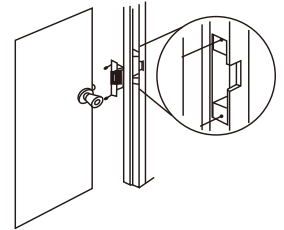

European Type Adjustable Electric Strike with Single

Size: 110Lx24Wx28.85H(mm) (YS-134-S)
120Lx24Wx31H(mm) (YS-134B-S)
250Lx25Wx28.85H(mm) (YS-134LK-S)
250Lx24Wx31H(mm) (YS-134BLK-S)

Voltage: DC12V
Current: 280mA
Signal output: Door signal NO/NC/COM
Suitable for: Narrow frame wooden door/metal door
Special design: Adjust Lock-tongue to NO style
Weight: 0.28kg/0.35kg

ANSI Standard Heavy Duty Electric Strike

Size: 123Lx43Wx42H(mm)

Voltage: 12V DC(24V need order)

Current: 320mA

Signal output: Lock signal NO/NC/COM (YS-136NO/NC-S)

Suitable for: Wooden Door, Metal Door.

Face plate: Stainless steel.

Weight: 0.34kg

European Standard Heavy Duty Electric Strike

Size: 174Lx44Wx27H(mm)

Voltage: 12V DC(24V need order)

Current: 12V/220mA; 24V/110mA

Suitable for: Wooden door, metal door.

Face plate: 304 stainless steel

Panel selection: Stainless steel, high strength aluminum alloy

Signal output: Lock signal & door signal(NO/NC/COM)

Weight: 0.5kg

ANSI Standard Heavy Duty Electric Strike

Size: 124Lx43.7Wx35H(mm)

Voltage: 12V DC(24V need order)