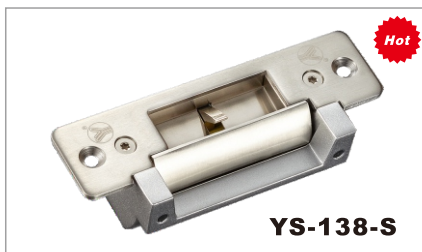

European Type Adjustable Electric Strike with Single

Size: 110Lx24Wx28.85H(mm) (YS-134-S)
120Lx24Wx31H(mm) (YS-134B-S)
250Lx25Wx28.85H(mm) (YS-134LK-S)
250Lx24Wx31H(mm) (YS-134BLK-S)

Voltage: DC12V
Current: 280mA
Signal output: Door signal NO/NC/COM
Suitable for: Narrow frame wooden door/metal door
Special design: Adjust Lock-tongue to NO style
Weight: 0.28kg/0.35kg

Weight: 0.34kg

European Standard Heavy Duty Electric Strike

Size: 174Lx44Wx27H(mm)

Voltage: 12V DC(24V need order)

Current: 12V/220mA; 24V/110mA

Suitable for: Wooden door, metal door.

Face plate: 304 stainless steel

Panel selection: Stainless steel, high strength aluminum alloy

Signal output: Lock signal & door signal(NO/NC/COM)

Weight: 0.5kg

ANSI Standard Heavy Duty Electric Strike

Size: 124Lx43.7Wx35H(mm)

Voltage: 12V DC(24V need order)

Current: 220mA

Feature: Fail safe / fail secure adjustable

Suitable for: Wooden door; metal door

Face plate: Stainless steel.

Weight: 0.38kg

ANSI Standard Heavy Duty Electric Strike W/Signal

Size: 124Lx43.7Wx35H(mm)