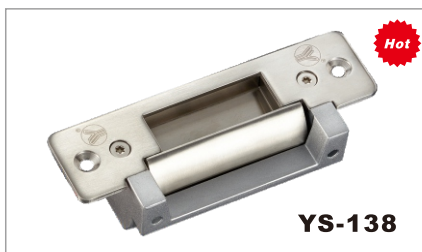

European Type Adjustable Electric Strike with Single

Size: 110Lx24Wx28.85H(mm) (YS-134-S)
120Lx24Wx31H(mm) (YS-134B-S)
250Lx25Wx28.85H(mm) (YS-134LK-S)
250Lx24Wx31H(mm) (YS-134BLK-S)

Voltage: DC12V
Current: 280mA
Signal output: Door signal NO/NC/COM
Suitable for: Narrow frame wooden door/metal door
Special design: Adjust Lock-tongue to NO style
Weight: 0.28kg/0.35kg

ANSI Standard Heavy Duty Electric Strike

Size: 123Lx43Wx42H(mm)

Voltage: 12V DC(24V need order)

Current: 320mA

Signal output: Lock signal NO/NC/COM (YS-136NO/NC-S)

Suitable for: Wooden Door, Metal Door.

Face plate: Stainless steel.

Weight: 0.34kg

European Standard Heavy Duty Electric Strike

Size: 174Lx44Wx27H(mm)

Voltage: 12V DC(24V need order)

Current: 12V/220mA; 24V/110mA

Suitable for: Wooden door, metal door.

Face plate: 304 stainless steel

Panel selection: Stainless steel, high strength aluminum alloy

Signal output: Lock signal & door signal(NO/NC/COM)

Weight: 0.5kg

ANSI Standard Heavy Duty Electric Strike

Size: 124Lx43.7Wx35H(mm)

Voltage: 12V DC(24V need order)