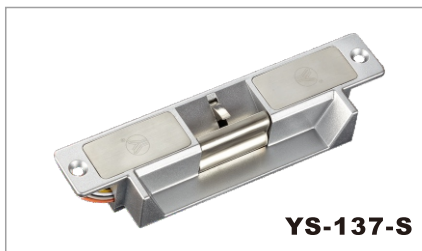

European Type Adjustable Electric Strike

Size: 110Lx24Wx28.85H(mm) (YS-134E)
120Lx24Wx31H(mm) (YS-134BE)
250Lx25Wx28.85H(mm) (YS-134ELK)
250Lx24Wx31H(mm) (YS-134BELK)

Voltage: DC12V
Current: 280mA
Suitable for: Narrow frame wooden door/metal door
Special design: Adjust Lock-tongue to NO style
Weight: 0.28kg/0.35kg

European Type Adjustable Electric Strike with Single

Size: 110Lx24Wx28.85H(mm) (YS-134-S)
120Lx24Wx31H(mm) (YS-134B-S)
250Lx25Wx28.85H(mm) (YS-134LK-S)
250Lx24Wx31H(mm) (YS-134BLK-S)

Voltage: DC12V
Current: 280mA
Signal output: Door signal NO/NC/COM
Suitable for: Narrow frame wooden door/metal door
Special design: Adjust Lock-tongue to NO style
Weight: 0.28kg/0.35kg

ANSI Standard Heavy Duty Electric Strike

Size: 123Lx43Wx42H(mm)

Voltage: 12V DC(24V need order)

Current: 320mA

Signal output: Lock signal NO/NC/COM (YS-136NO/NC-S)

Suitable for: Wooden Door, Metal Door.

Face plate: Stainless steel.

Weight: 0.34kg

European Standard Heavy Duty Electric Strike

Size: 174Lx44Wx27H(mm)

Voltage: 12V DC(24V need order)

Current: 12V/220mA; 24V/110mA

Suitable for: Wooden door, metal door.

Face plate: 304 stainless steel