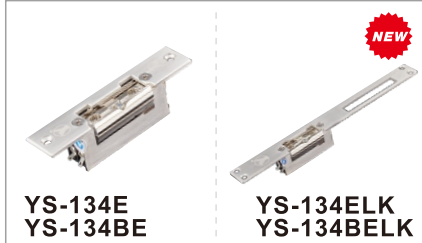

ELECTRIC STRIKE SERIES

European Type Electric Strike

Size: 110Lx24Wx28.85H(mm) (YS-134)
120Lx24Wx31H(mm) (YS-134B)
250Lx25Wx28.85H(mm) (YS-134LK)
250Lx24Wx31H(mm) (YS-134BLK)

Voltage: DC 12V
Current: 280mA
Suitable for: Narrow frame wooden door/metal door
Weight: 0.28kg/0.35kg

European Type Adjustable Electric Strike

Size: 110Lx24Wx28.85H(mm) (YS-134E)
120Lx24Wx31H(mm) (YS-134BE)
250Lx25Wx28.85H(mm) (YS-134ELK)
250Lx24Wx31H(mm) (YS-134BELK)

Voltage: DC12V
Current: 280mA
Suitable for: Narrow frame wooden door/metal door
Special design: Adjust Lock-tongue to NO style
Weight: 0.28kg/0.35kg

European Type Adjustable Electric Strike with Single

Size: 110Lx24Wx28.85H(mm) (YS-134-S)
120Lx24Wx31H(mm) (YS-134B-S)
250Lx25Wx28.85H(mm) (YS-134LK-S)
250Lx24Wx31H(mm) (YS-134BLK-S)

Voltage: DC12V
Current: 280mA
Signal output: Door signal NO/NC/COM
Suitable for: Narrow frame wooden door/metal door
Special design: Adjust Lock-tongue to NO style
Weight: 0.28kg/0.35kg

ANSI Standard Heavy Duty Electric Strike

Size: 123Lx43Wx42H(mm)

Voltage: 12V DC(24V need order)

Current: 320mA

Signal output: Lock signal NO/NC/COM (YS-136NO/NC-S)

Suitable for: Wooden Door, Metal Door.

Face plate: Stainless steel.