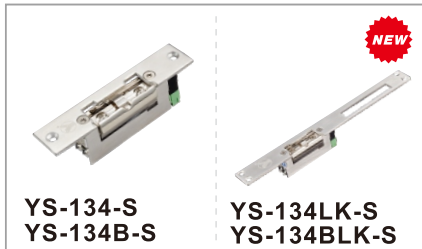

ELECTRIC STRIKE SERIES

European Type Electric Strike

Size: 110Lx24Wx28.85H(mm) (YS-134)
120Lx24Wx31H(mm) (YS-134B)
250Lx25Wx28.85H(mm) (YS-134LK)
250Lx24Wx31H(mm) (YS-134BLK)

Voltage: DC 12V
Current: 280mA
Suitable for: Narrow frame wooden door/metal door
Weight: 0.28kg/0.35kg

European Type Adjustable Electric Strike

Size: 110Lx24Wx28.85H(mm) (YS-134E)
120Lx24Wx31H(mm) (YS-134BE)
250Lx25Wx28.85H(mm) (YS-134ELK)
250Lx24Wx31H(mm) (YS-134BELK)

Voltage: DC12V
Current: 280mA
Suitable for: Narrow frame wooden door/metal door
Special design: Adjust Lock-tongue to NO style
Weight: 0.28kg/0.35kg

European Type Adjustable Electric Strike with Single

Size: 110Lx24Wx28.85H(mm) (YS-134-S)
120Lx24Wx31H(mm) (YS-134B-S)
250Lx25Wx28.85H(mm) (YS-134LK-S)
250Lx24Wx31H(mm) (YS-134BLK-S)

Voltage: DC12V
Current: 280mA
Signal output: Door signal NO/NC/COM
Suitable for: Narrow frame wooden door/metal door
Special design: Adjust Lock-tongue to NO style
Weight: 0.28kg/0.35kg

ANSI Standard Heavy Duty Electric Strike

Size: 123Lx43Wx42H(mm)

Voltage: 12V DC(24V need order)

Current: 320mA

Signal output: Lock signal NO/NC/COM (YS-136NO/NC-S)

Suitable for: Wooden Door, Metal Door.

Face plate: Stainless steel.