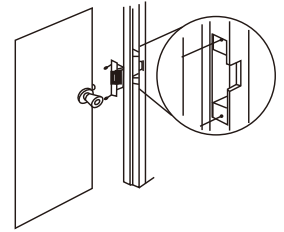

ELECTRIC STRIKE SERIES

European Type Electric Strike

Size: 110Lx24Wx28.85H(mm) (YS-134)
120Lx24Wx31H(mm) (YS-134B)
250Lx25Wx28.85H(mm) (YS-134LK)
250Lx24Wx31H(mm) (YS-134BLK)

Voltage: DC 12V
Current: 280mA
Suitable for: Narrow frame wooden door/metal door
Weight: 0.28kg/0.35kg

European Type Adjustable Electric Strike

Size: 110Lx24Wx28.85H(mm) (YS-134E)
120Lx24Wx31H(mm) (YS-134BE)
250Lx25Wx28.85H(mm) (YS-134ELK)
250Lx24Wx31H(mm) (YS-134BELK)

Voltage: DC12V
Current: 280mA
Suitable for: Narrow frame wooden door/metal door
Special design: Adjust Lock-tongue to NO style
Weight: 0.28kg/0.35kg

European Type Adjustable Electric Strike with Single

Size: 110Lx24Wx28.85H(mm) (YS-134-S)
120Lx24Wx31H(mm) (YS-134B-S)
250Lx25Wx28.85H(mm) (YS-134LK-S)
250Lx24Wx31H(mm) (YS-134BLK-S)

Voltage: DC12V
Current: 280mA
Signal output: Door signal NO/NC/COM
Suitable for: Narrow frame wooden door/metal door
Special design: Adjust Lock-tongue to NO style
Weight: 0.28kg/0.35kg

ANSI Standard Heavy Duty Electric Strike

Size: 123Lx43Wx42H(mm)

Voltage: 12V DC(24V need order)

Current: 320mA

Signal output: Lock signal NO/NC/COM (YS-136NO/NC-S)

Suitable for: Wooden Door, Metal Door.

Face plate: Stainless steel.