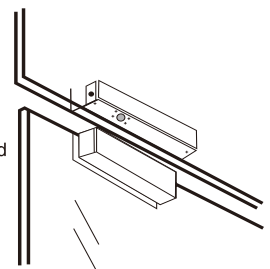

YB-500A(LED)

Fail Safe Sturdiness Electric Bolt W

Size: 192Lx25Wx37H(mm)
 Voltage: 12V DC
 Current: Start 900mA
 Stand by: 80mA
 LED: Light on when locked; Light off when unlocked
 Suitable for: Wooden door, glass door,
 Metal door, fireproof door
 Feature: Fail safe
 Induction distance: 8mm
 Time delay: 0,3,6,9sec
 Weight: 0.68kg

YB-500B(LED)

Fail Secure Sturdiness Electric Bolt

Size: 192Lx25Wx37H(mm)
 Voltage: 12V DC
 Current: Start 900mA
 Stand by: 80mA
 LED: Light on when locked; Light off when unlocked
 Suitable for: Wooden door, glass door,
 Metal door, fireproof door
 Feature: Fail secure
 Induction distance: 8mm
 Time delay: 0,3,6,9sec
 Weight: 0.68kg

YB-500C(LED)

Fail Secure Sturdiness Electric Bolt with Cylinder

Size: 210Lx25Wx42H(mm)
 Bolt: 16mmDIA, stainless steel 13mm throw
 Voltage: 12V DC(24V DC need order)
 Current: Start960mA
 Stand by: 130mA
 LED: Light on when locked; Light off when unlocked
 Suitable for: Wooden door; metal door; fireproof door
 Feature: Fail secure
 Signal output: Door status output, NC/COM
 Time delay: 0,3,6,9sec
 Weight: 1.0kg

YB-500U(LED)

Fail Safe Electric Bolt for Fully Frameless Glass Door

Size: 150Lx40Wx38H(mm)
 Voltage: 12V DC(24V DC need order)
 Current: Start 960mA
 Standby : 130mA
 LED: Light on when locked; Light off when unlocked
 Signal output: Door status output, NO/COM
 Suitable for: 10-12mm frameless glass door
 Feature: Fail safe
 Time delay: 0,3,6,9sec
 Weight: 1.36kg