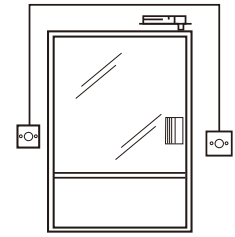

BREAK GLASS CALL POINT

CPK-860A/B/C/D

Break Glass Call Point

Size: 86Lx86Wx50H(mm)
Material: Fireproof
Switch rating: 3A@36V DC
Suitable for: Emergency exit, escape vent
Feature: Single pole
Output contact: NO/NC/COM
A: Green B: Orange
C: Red D: White
Weight: 0.2kg

CPK-861A/B/C/D

Door Release Button(Resetting Function)

Size: 90Lx90Wx56H(mm)
Material: Fireproof material, sandblast finished
Switch rating: 3A@36V DC
Optional accessories: Glass, cover
Suitable for: Emergency exit, escape vent
Feature: Reset automatically, open & close(need order)
Output contact: NO/NC/COM
A: Green B: Orange
C: Red D: White
Weight: 0.2kg